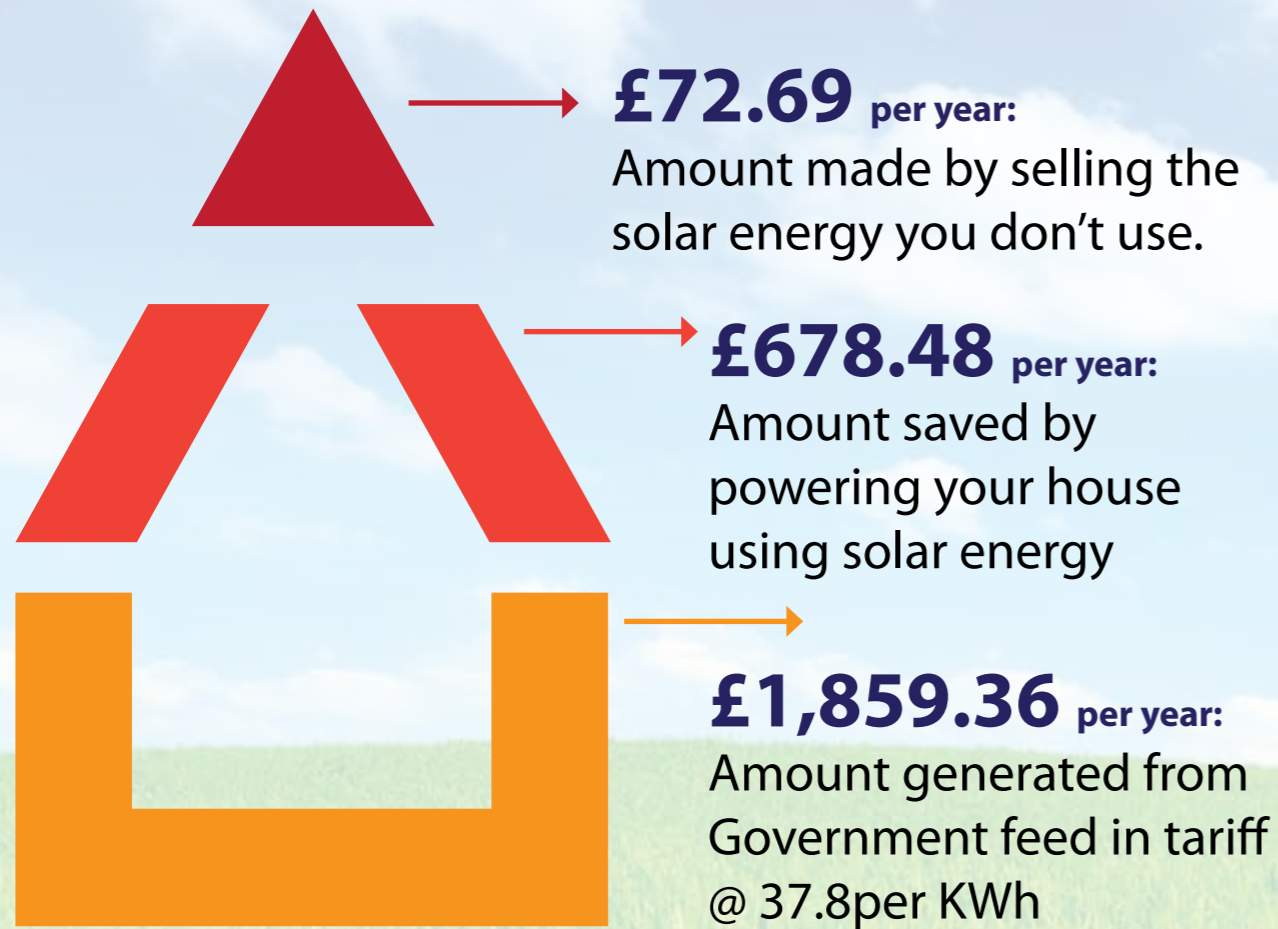

Match your Roof!

4 Bed Detatched

Match your Roof!

6.00kw System

Total Cost
£20,250

Total 25 year Savings: £78,937.11

106.7 Tonnes of carbon
SAVED!

4 Bed Detatched