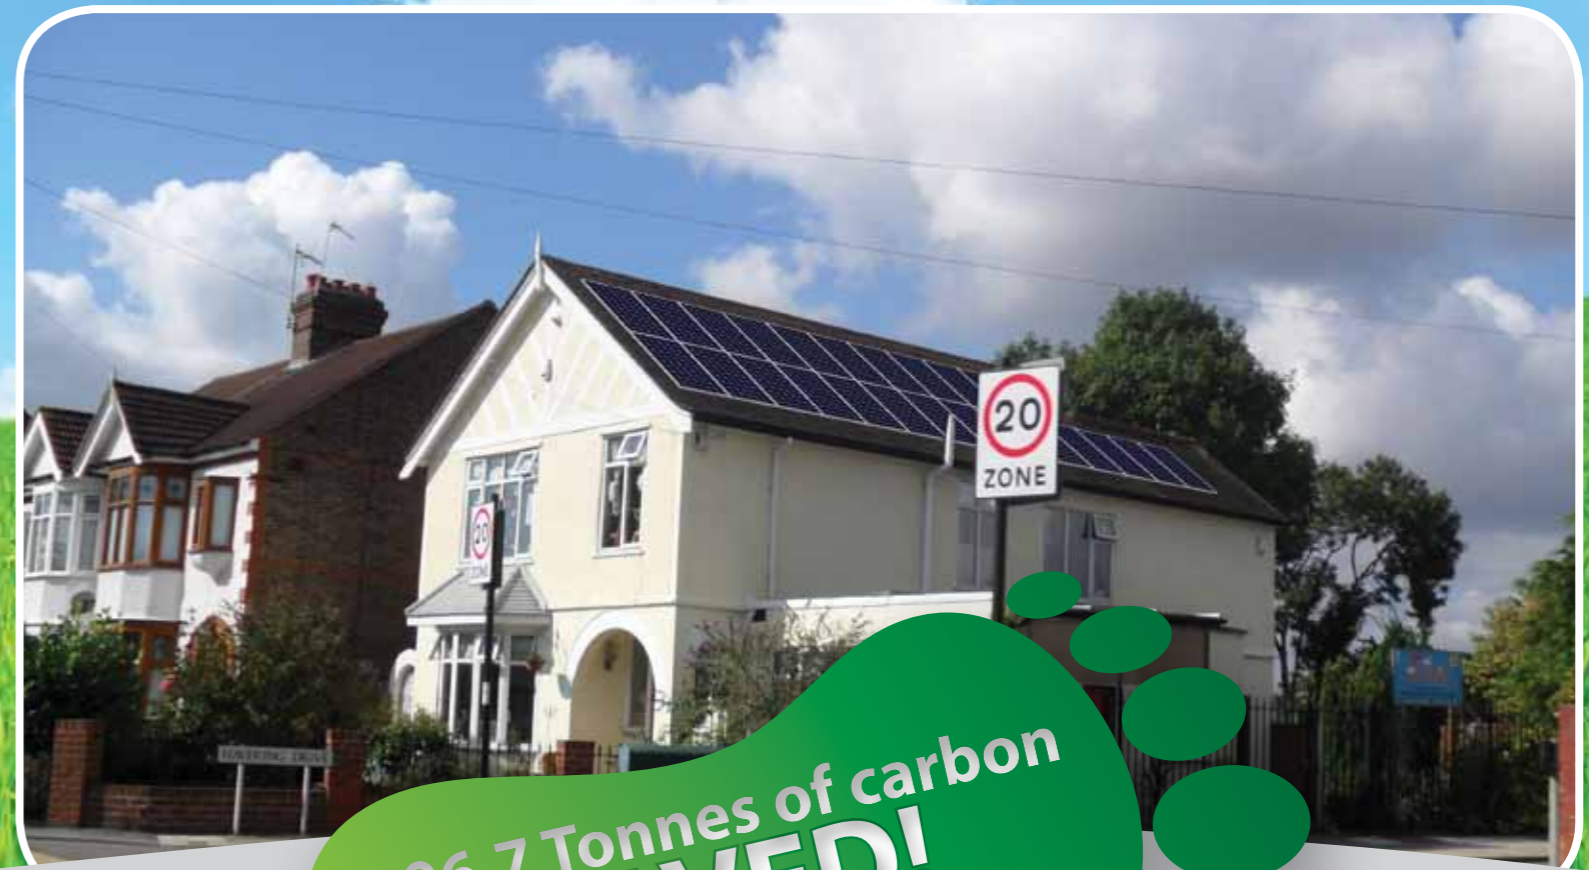

Match your Roof!

4 Bed Detatched

Match your Roof!

6.00kw System

Total Cost
£20,250

Total 25 year Savings: £78,937.11

106.7 Tonnes of carbon
SAVED!

4 Bed Detatched