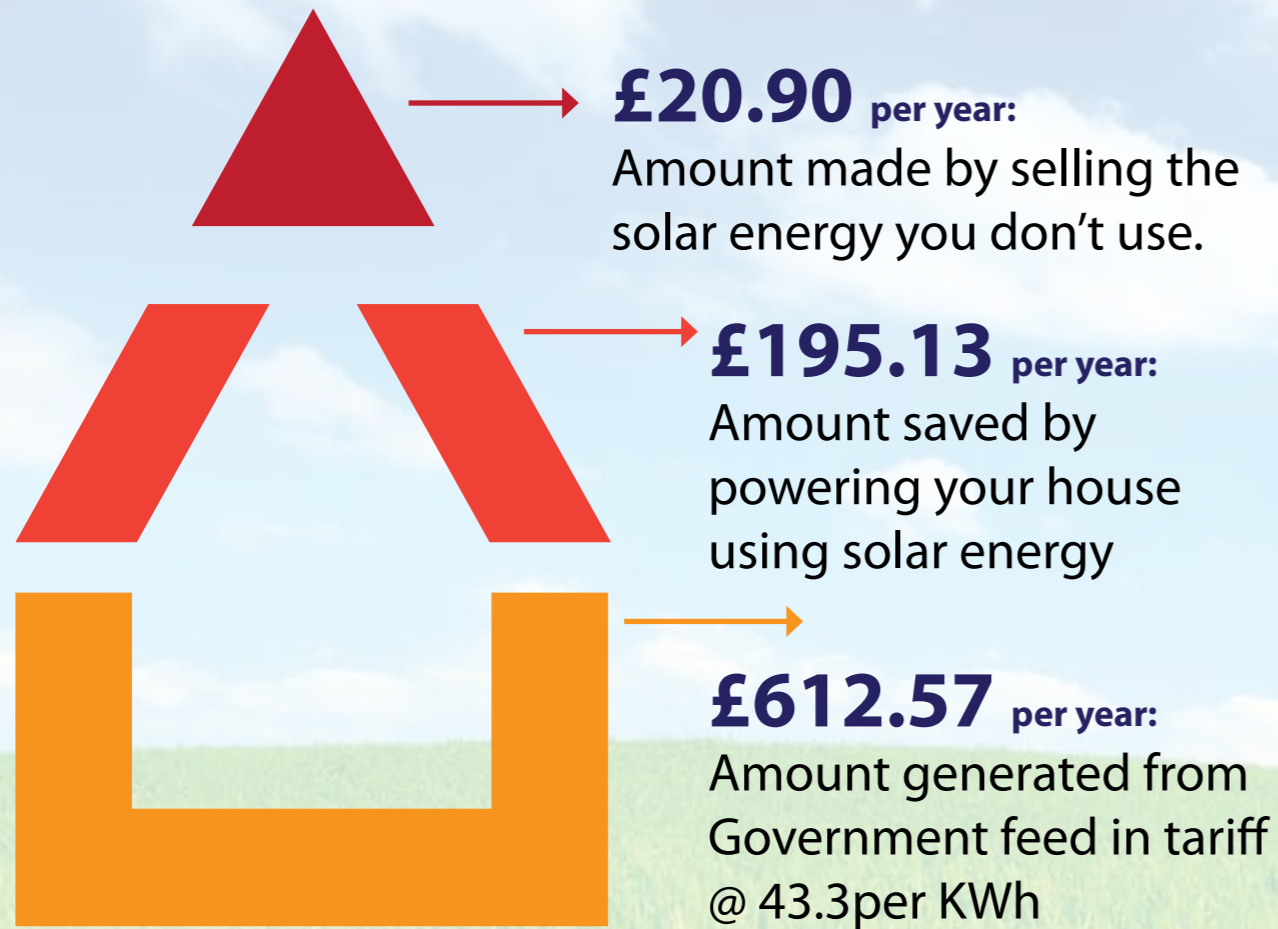

Match your Roof!

2 Bed Semi-Detached

Match your Roof!

1.75kw System

**Total Cost
£8,550**

Total 25 year Savings: £25,062.27

30.7 Tonnes of carbon
SAVED!

2 Bed Semi-Detached