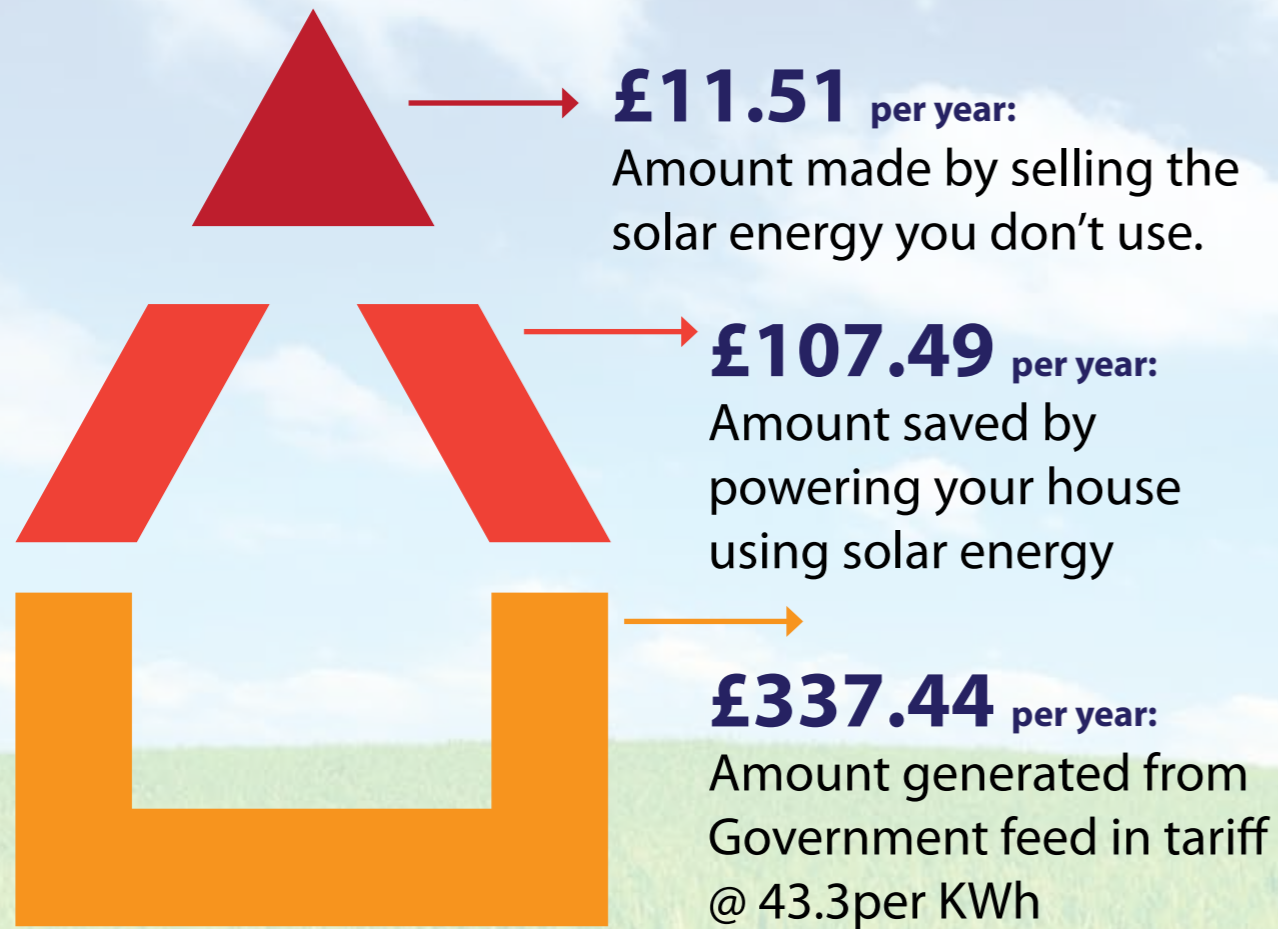

Match your Roof!

3 Bed Semi-Detached

Match your Roof!

1kw System

**Total Cost
£6,250**

Total 25 year Savings: £13,805.74

16.8 Tonnes of carbon
SAVED!

3 Bed Semi-Detached